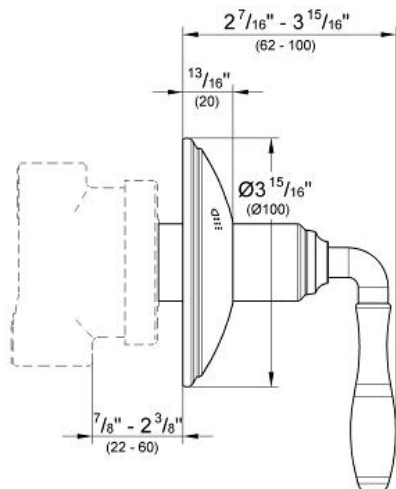

SEABURY 3-Way Diverter Trim

MODEL # 19224000

Pure Freude an Wasser

GROHE

GROHE America, Inc | 200 North Gary Avenue, Suite G, Roselle, IL 60172
Phone: +1 (800) 444-7643 | Fax: +1 (800) 225-2778 | us-customerservice@grohe.com

Product Description: 3-Way Diverter Trim

Standard Specification:

- Lever handle
- For use with Diverter Rough-In Valve (29 714)
- Without concealed body
- Adjustable installation depth
- Adjustable installation depth: $7\frac{1}{8}'' - 2\frac{3}{8}''$
- **GROHE StarLight** chrome finish